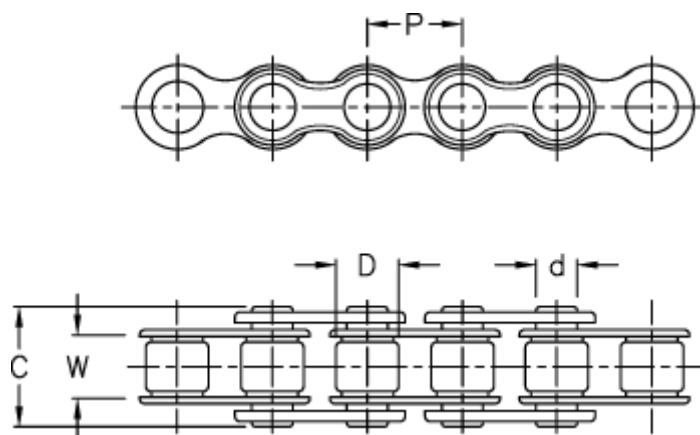

Data Sheet

Article number: 6100110030

Description: KLEEchain 3/8" x 7/32" simplex 06 B-1
5 meter in box (without connecting links)

Measures

Breaking power = 10400N

C = 13.15

Chain size = 3/8 x 7/32"

d = 3.28

D = 6.35

Description = 06 B-1

P = 9.525

W = 5.72